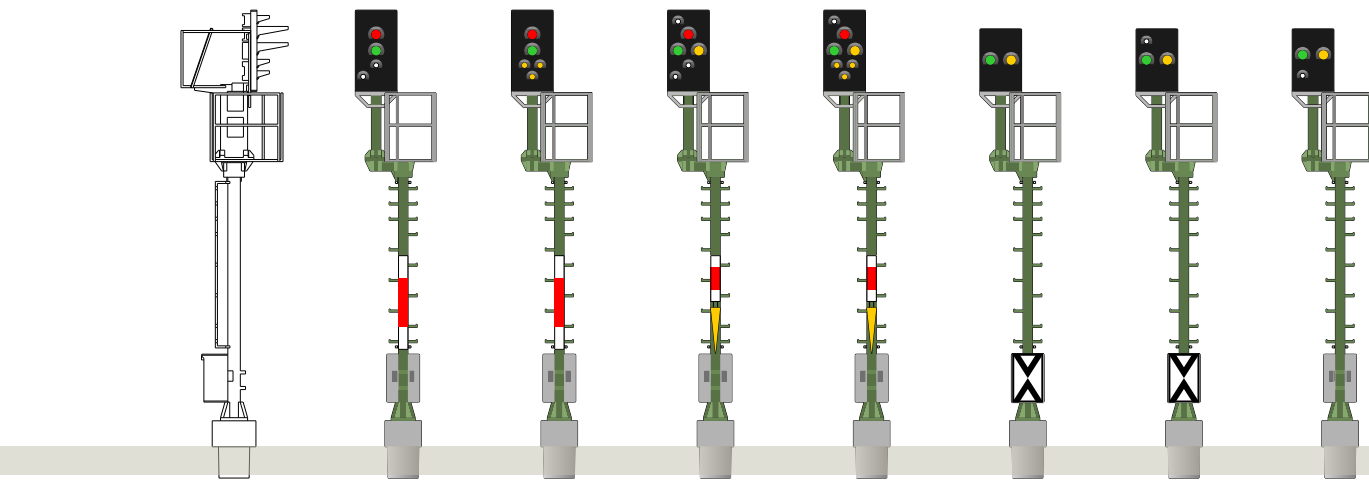

128

129

130

131

132

133

134

135

136