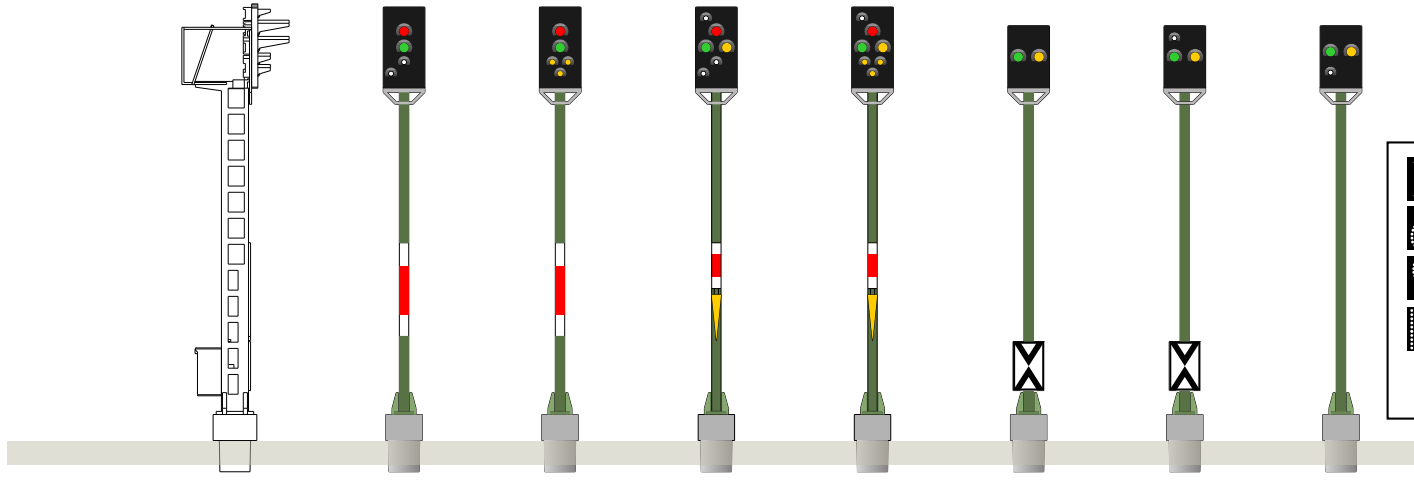

2023

DB KS-Signale DB KS signals

N 1:160

4134

121

122

123

124

125

126

127