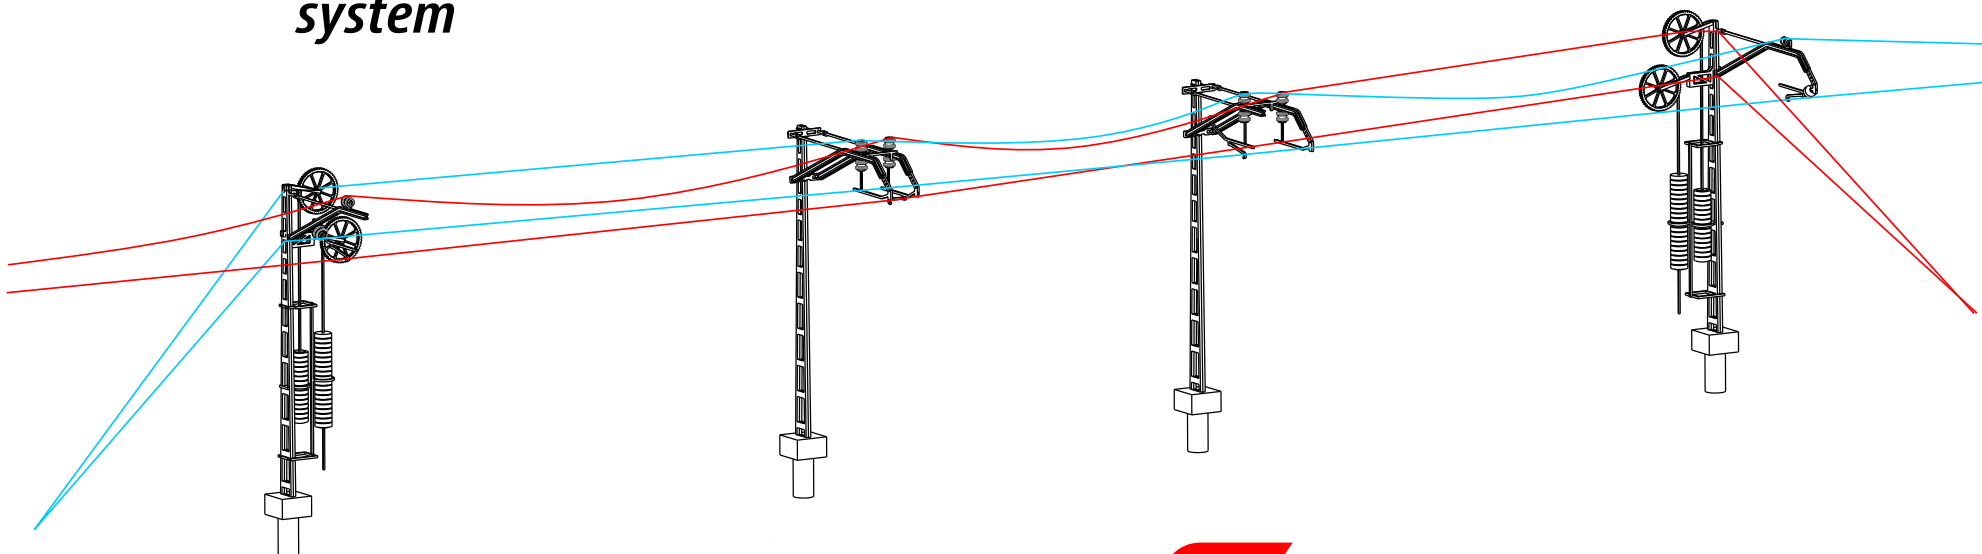

2023

N 1:160

Postes de compensación y pórticos RENFE

RENFE tensioning masts and gantries

Compatible con
Suitable for

REALFLEX
system

214 23

Postes de compensación RENFE RENFE tensioning masts

214 24

Postes Z6 Z6 masts